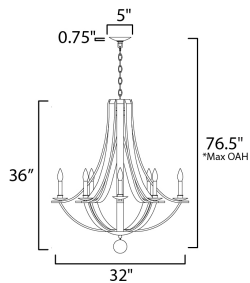

PRODUCT DESCRIPTION

The timeless Empire chandelier shape styled in timeworn, natural finishes uses durable steel in a Driftwood finish that includes a spherical ornament in matching finish. The arms curve steeply, swept lower than the chandelier's center, emphasizing the chandelier's height while mitered angles at its top accentuate the thickness of the barrel-like planks. Exposed candelabra lamps on Anthracite candle covers adding texture and contrast. The result of the organic wood tones reduces the formality of the classical shape making the elegance of this design more inviting.

*max overall height

MEASUREMENTS

- DIMENSION : 32" L x 32" W x 36" H
- MAX OAH : 76.5" OAH
- CANOPIY : 5" W x 0.75" H x 5" L
- HANGING WEIGHT : 26.4 lb

LAMPING

- INPUT VOLTAGE : 120V
- BULB : 8 x 60W Incandescent E12 Candelabra , 480W Total
- BULB INCLUDED : (Not Included)
- DIMMABLE : Y